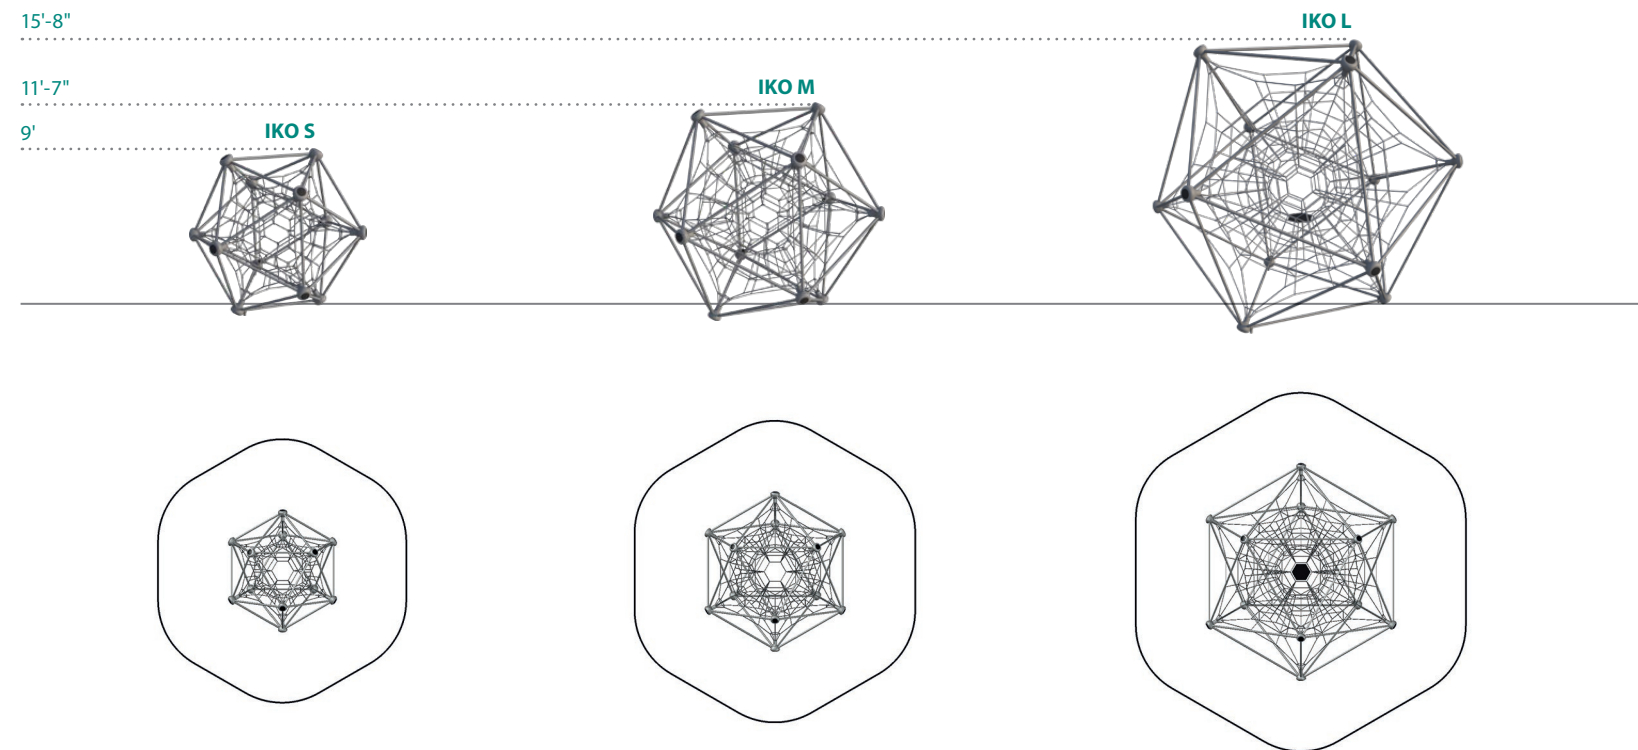

All-round Play Value can be that simple: IKO

Let IKO be the highlight of your playground. This investment involves no major planning, delivery is fast and installation straightforward. All tensioning points are based on the AstemTT® system to ensure that no technical connecting elements or thimbles are located in the play space.

IKO is unbeatable in terms of play value: Swinging, climbing and rocking – this is fun, excitement and adventure combined. IKO complies with the safety standard for playground equipment (ASTM F1487) and is certified by the TÜV Product Service.