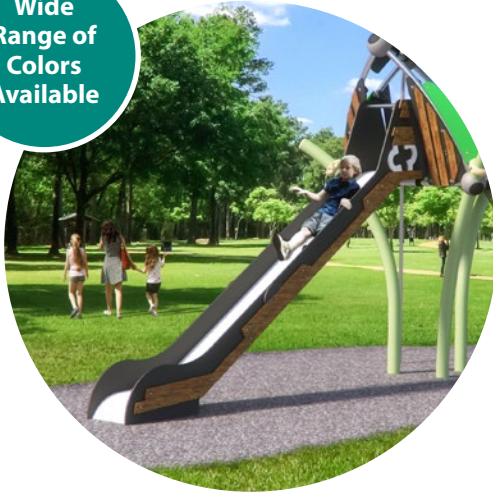

Fast Lane Slide

Fantastic, Fast and Colorful!
Discover our new HDPE Fast Lane Slides!

New

Berliner
Play equipment for life

Berliner Fast Lane Slide

Wide
Range of
Colors
Available

Greenville Style

Advantages

- Super fast!
- Slides made of solid 3/4" thick HDPE plastic to ensure durability, deter vandalism, and to remain structurally sound for years to come.
- Superior UV and color fade resistance.
- The sturdy HDPE material helps prevent cracks and breaks.
- Easy to install via panel clamps with no support posts needed.
- Works with standard in-ground or surface mount installations.
- Compatible with many Berliner rope play structures.
- ASTM compliant design including hand support and built in slide transition platform for deckless structures.

We have a fondness for rope play's complex experience, but slides are fun too! We want to enhance our rope play with another interactive, enjoyable activity by introducing our new and high-tech HDPE "Fast Lane Slides" to our array of play products.

Various
Themes
Available

Customization

- Slides consist of individual modular panels, making them more customizable.
- Super fun HDPE slides with a unique design all in one!
- If you can imagine it, our slides can accommodate it. Flames, dragon tails, rocket ships, oh the possibilities! One color, two colors, three colors or more!
- Wide range of colors to match any playground theme.
- HDPE slide panels are created by our CNC machines ensuring the highest precision.
- In addition to colorful, custom designed HDPE panels on the outer sidewalls of the slides, even our popular Greenville bamboo slats can be used for design.