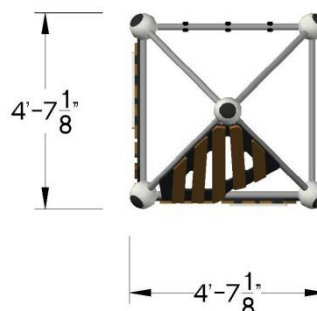

Product Specification

BerlinerSeilfabrik

Product Family	: Greenville
Product Name	: Quoo
Item Number	: 98.150.001
Children's Age	: 2+
Fall Height (DIN EN 1176)	: 4'-4"
Dimensions: Length x Width x Height	: 4'-8" x 4'-8" x 7'-5"
Protective Surfacing Area required ASTM 1487/CSA	: 16'-7" x 16'-7"
Minimum space required ASTM 1487/CSA	: 240sf
Number of Foundations	: 4 pc.
Concrete Volume C20/C25	: 1,6m ³
Number of skilled installers required	: 2
Installation Time without foundation	: 4h
Spare part guarantee	: Lifelong

Product description (also available as a doc-file upon request):

Greenville play house features a climbing wall, entrance and window bamboo panel, and bamboo slatted roof panel.

Basic Module:

1 x house with 16 tubes 1223mm and 9 ball connectors.

Product Specification

Members:

Framework-steel pipes, \varnothing 60.3 mm (2 3/8"); anticorrosion treatment and color finish: sandblasting and zinc-/ epoxy-/ polyester-process.

Nodes:

Framework-aluminum ball connectors, \varnothing 250mm (9-13/16"); anticorrosion treatment and color finish: sandblasting and zinc-/ epoxy-/ polyester-process; incorporating an ASTEM TT net tensioning system, securely closed with durable ebonite caps.

Rope \varnothing 16 mm (5/8"), mesh size 300 x 300mm (11-13/16"x11-13/16"), rope crossing points localized by durable, drop forged aluminum-ballknots (no plastic).

Bamboo panels:

Bamboo strips 90mm, (3 1/2") mounted at a particle board made from polyethylene plastic 19mm (3/4") thickness, rounded edges, mounted with aluminium plate clamps to the tubes of the framework.