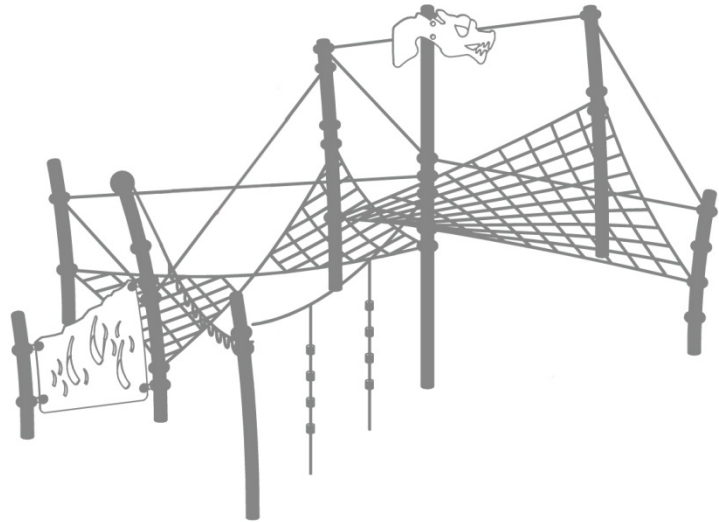

Technical Data.

The following text can also be used for tenders.

- Folded-net with handrails
- Quad-net with handrails
- Hand-over-Hand-Loop-Rope
- Climbing rope
- Terranova climbing wall made of HDPE

Ropes:

U-Rope®-round strand ropes with galvanized and covered wires; external strands with non-abrasive UV-resistant Polyester-yarn (no Polypropylene); Ø 18 mm (11/16")

Terranova posts:

Terranos® steel posts are bent in a little bow (r=9000 mm) with individual round cast aluminum post tops and Terranos-clamps with Chrox-connectors; Ø 133 mm (5 ¼"); wall thickness 7.1 mm (1/4"); anti-corrosion treatment and color finish: sandblasting and solvent-free zinc-/ epoxy-/ polyester-process

Terranos clamps:

Two-part cast aluminum connecting clamps for the height-adjustable connection of rope elements or steel pipes to Terranos steel posts; anti-corrosion treatment and color finish: sandblasting and solvent-free zinc-/ epoxy-/ polyester-process

Planar Nets:

Rope Ø 18 mm (11/16"): mesh size minimum 250 x 250 mm (9-4/5"); rope crossing points localized by durable, drop forged aluminum ballknots (no plastic)

Handrail Ropes:

Handrail ropes Ø 18 mm (11/16") are fixed with cast aluminum Terranos clamps to posts

Climbing rope:

All ropes Ø 20 mm; vertical ropes with durable ebonite cylinders; distance between cylinders approx. 300 mm (11-13/16"); ebonite cylinders are fixed to the rope with aluminum ferrules; suspended from horizontal rope connected to steel posts

Hand-over-hand-loop-rope:

All ropes Ø 18 mm; length per loop approx. 110 mm clear diameter; loops durable fixed to a horizontal rope with aluminum ferrules

Terranova climbing wall:

HDPE-panels available in the design according to the net structure (Fire, Earth, Water and Air)

Terranova Symbol/Character:

HDPE-panels available in the design according to the net structure (Fire, Earth, Water and Air)

Berliner Seilfabrik
Play Equipment Corporation
96 Brookfield Oaks Drive, Suite 140
Greenville, SC 29607

T + 1 864 627 1092
F + 1 864 627 1178

www.berliner-playequipment.com
info@berliner-seilfabrik.com