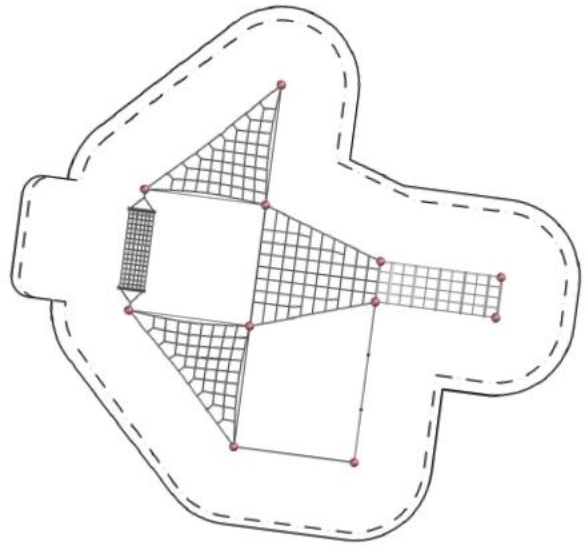

Terrano.2474 - Product Specification