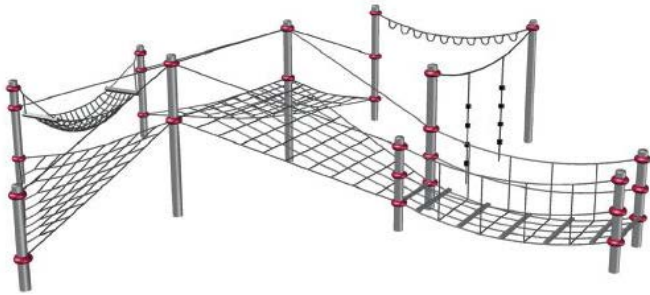

Terrano.2474 - Product Specification