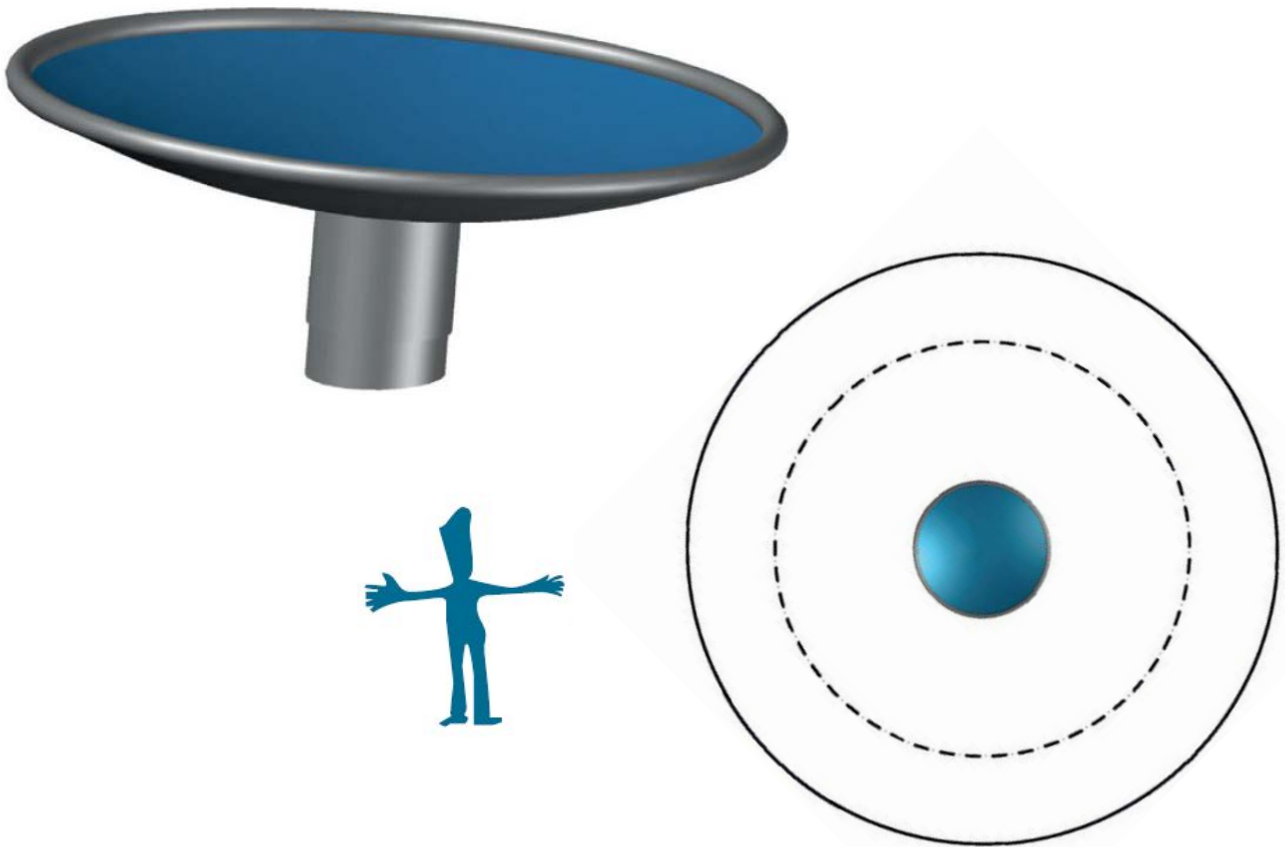

Disk

The Disk is a slanted and slightly concave merry-go-round game of skills that will teach a lesson on centrifugal forces. The tilted orientation creates an up-and-down motion as the child spins around helping them learn how to control their movements to sustain the spinning action.

Disk – at a glance.

Product Family:	Playpoints	Number of Foundations:	1 pc.
Item Number:	90.260.301	Concrete Volume C20/C25:	0.8 m³ (14.2 ft³)
Children's Age:	5+	Number of skilled installers required:	2
Fall Height (DIN EN 1176):	0.8m (2'-8")	Installation Time without foundation:	2 hours
Length x Width x Height:	1.9 m x 1.9 m x 0.8 m (6'-3" x 6'-3" x 2'-8")	Dimensions of largest part:	1.9 m x 1.9 m x 1.0 m (6'-3" x 6'-3" x 3'-4")
Protective Surfacing Area (DIN EN 1176):	7.9 m x 7.9 m	Weight of the heaviest part:	100 kg (221 lbs)
Protective Surfacing Area (ASTM 1487):	5.5 m x 5.5 m (18'-1" x 18'-1")	Shipping Volume:	4.0 m³ (142 ft³)
Minimum space required DIN EN 1176:	48.2 m²	Shipping Weight:	140 kg (309 lbs)
Minimum space required ASTM 1487:	23.7 m² (256 ft²)	Spare part guarantee:	Lifelong
		Certificate according to DIN EN 1176:	No.: Z2 15 06 10256 233 TÜV Product Service

Technical Data.

The following text can also be used for tenders.

Turntable:

concave stainless steel bowl \varnothing 1830 mm (6') the cheeks are welded with stainless steel handrails \varnothing 60,3 mm (2 3/8")

Stand:

5° inclined stainless steel base tube \varnothing 323,9 mm (1'-1") with stainless steel cover tube \varnothing 355,6 mm (1'-1")

Bearing:

Fully encapsulated bearing

Coating:

EPDM-rubber-coating area within the Disk