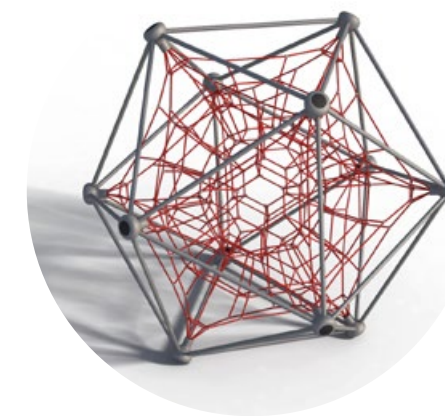

2 Choose one of our favorite color themes.

Classic

- Red (Rope)
- RAL 9007 Grey aluminium (Tubes)
- RAL 9007 Grey aluminium (Balls)