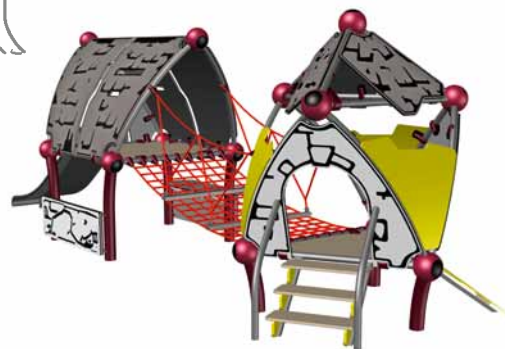

SpooRoo Combi.02

90.296.002

(m) 1,8 x 3,3 x 2,2
('-") 5-9 x 10-9 x 7-2

EN 1176 (m) 4,8 x 6,4
ASTM/CSA(m) 5,6 x 7,1
ASTM/CSA ('-") 18-3 x 23-2

(m) 0,45
('-") 1-6

2-5

A spooky house Spoo S with a ladder and a window linked directly to a spooky house Roo S with a ramp

SpooRoo Combi.03

90.296.003

(m) 2,3 x 6,9 x 2,2
('-") 7-4 x 22-8 x 7-2

EN 1176 (m) 5,3 x 10,5
ASTM/CSA(m) 6,0 x 10,6
ASTM/CSA ('-") 19-6 x 34-8

(m) 0,90
('-") 3-0

2-5

A spooky house Spoo S with a ramp and a stepladder and a spooky house Roo M with a slide connected by a suspension bridge