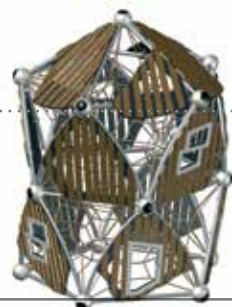

Greenville

Quadro Boo

Quadro Boo.14

90.280.014

	(m)	2,9 x 6,6 x 6,8
	('")	9-8 x 21-9 x 22-2
	EN 1176 (m)	11,1 x 7,9
	ASTM/CSA(m)	10,3 x 6,6
	ASTM/CSA ('")	33-9 x 21-8
	(m)	2,9
	('")	9,8
		5

The Quadro Boo is the newest addition to our rope playhouses!

After Boo, Double Boo and Triple Boo, the Quadro Boo offers the possibility to climb up to a height of nearly 7 metres thanks to its three-dimensional net! The Boo-family thereby reaches unimaginable heights and lets the hearts of climbing enthusiasts beat a little faster.

Overview

The Quadro Boo also offers endless combinations of all Berliner play units and has numerous entry variants and types of slides.

7,5 m

5 m

2,5 m

Boo

Double Boo

Triple Boo