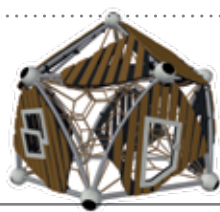

Greenville

Quadro Boo

Quadro Boo.14

90.280.014

	(m)	2,9 x 6,6 x 6,8
	('")	9-8 x 21-9 x 22-2
	EN 1176 (m)	11,1 x 7,9
	ASTM/CSA(m)	10,3 x 6,6
	ASTM/CSA ('")	33-9 x 21-8
	(m)	2,9
	('")	9,8
		5

The Quadro Boo is the newest addition to our rope playhouses!

After Boo, Double Boo and Triple Boo, the Quadro Boo offers the possibility to climb up to a height of nearly 7 metres thanks to its three-dimensional net! The Boo-family thereby reaches unimaginable heights and lets the hearts of climbing enthusiasts beat a little faster.

Overview

The Quadro Boo also offers endless combinations of all Berliner play units and has numerous entry variants and types of slides.

7,5 m

5 m

2,5 m

Boo

Double Boo

Triple Boo