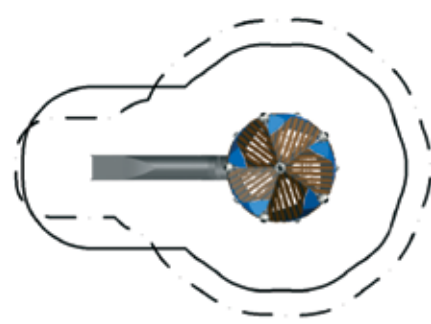

Greenville

Quadro Boo

Quadro Boo.14

90.280.014

	(m)	2,9 x 6,6 x 6,8
	('")	9-8 x 21-9 x 22-2
	EN 1176 (m)	11,1 x 7,9
	ASTM/CSA(m)	10,3 x 6,6
	ASTM/CSA ('")	33-9 x 21-8
	(m)	2,9
	('")	9,8
		5

The Quadro Boo is the newest addition to our rope playhouses!

After Boo, Double Boo and Triple Boo, the Quadro Boo offers the possibility to climb up to a height of nearly 7 metres thanks to its three-dimensional net! The Boo-family thereby reaches unimaginable heights and lets the hearts of climbing enthusiasts beat a little faster.

Overview

The Quadro Boo also offers endless combinations of all Berliner play units and has numerous entry variants and types of slides.

7,5 m

5 m

2,5 m

Boo

Double Boo

Triple Boo