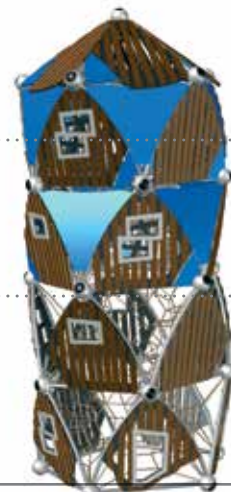

Greenville

Quadro Boo

Quadro Boo.14

90.280.014

	(m)	2,9 x 6,6 x 6,8
	('")	9-8 x 21-9 x 22-2
	EN 1176 (m)	11,1 x 7,9
	ASTM/CSA(m)	10,3 x 6,6
	ASTM/CSA ('")	33-9 x 21-8
	(m)	2,9
	('")	9,8
		5

The Quadro Boo is the newest addition to our rope playhouses!

After Boo, Double Boo and Triple Boo, the Quadro Boo offers the possibility to climb up to a height of nearly 7 metres thanks to its three-dimensional net! The Boo-family thereby reaches unimaginable heights and lets the hearts of climbing enthusiasts beat a little faster.

Overview

The Quadro Boo also offers endless combinations of all Berliner play units and has numerous entry variants and types of slides.

7,5 m

5 m

2,5 m

Boo

Double Boo

Triple Boo