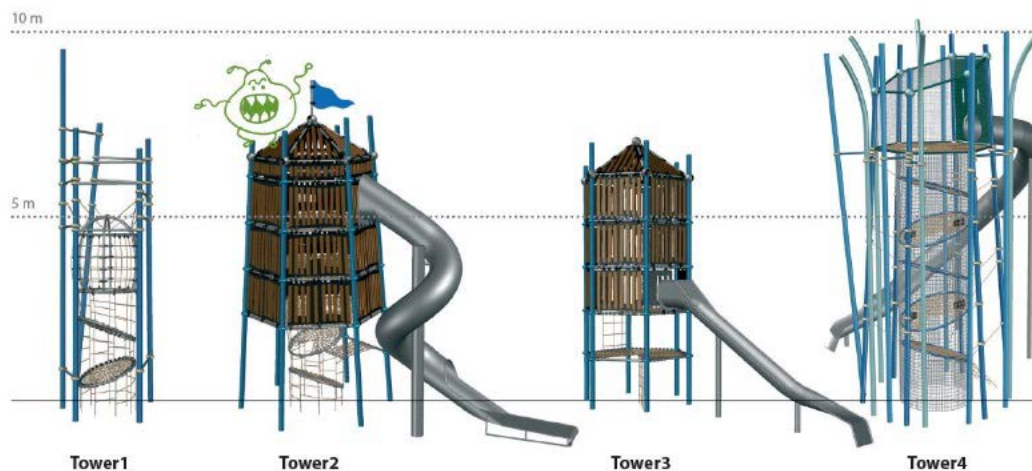

Tower1 – Product Specification

Illustration shows Combination of elements.

Tower1

The ascent into the net sphere is via several tilted rings of netting. The 7.5 meter high viewing tower offers ample space to relax in and, for role playing children, can become either a retreat, command center or bird's nest.

Tower1 – at a glance.

Product Family:	Greenville	Number of Foundations:	Upon request
Item Number:	90.295.001	Concrete Volume C20/C25:	Upon request
Children's Age:	5+	Number of skilled installers required:	Upon request
Fall Height (DIN EN 1176):	-	Installation Time without foundation:	Upon request
Length x Width x Height:	3.2 m x 2.9 m x 9.5 m (10'-6" x 9'-7" x 31'-2")	Dimensions of largest part:	Upon request

The protective Surfacing Area and Fall Height of our Towers & Triis depend on the chosen combination and execution and be like calculated on request you.

Berliner Seilfabrik
Play Equipment Corporation
96 Brookfield Oaks Drive, Suite 140
Greenville, SC 29607

T + 1 864 627 1092
F + 1 864 627 1178

www.berliner-playequipment.com
info@berliner-seilfabrik.com

Tower1 – Product Specification

Technical Data.

The following text can also be used for tenders.

Posts:

Steel posts Ø 133 mm (5 ¼"); wall thickness 5 - 11 mm (3/16" - 3/8") with a round cast aluminum post top; anti-corrosion treatment and color finish: sandblasting and solvent-free zinc-/ epoxy-/ polyester-process