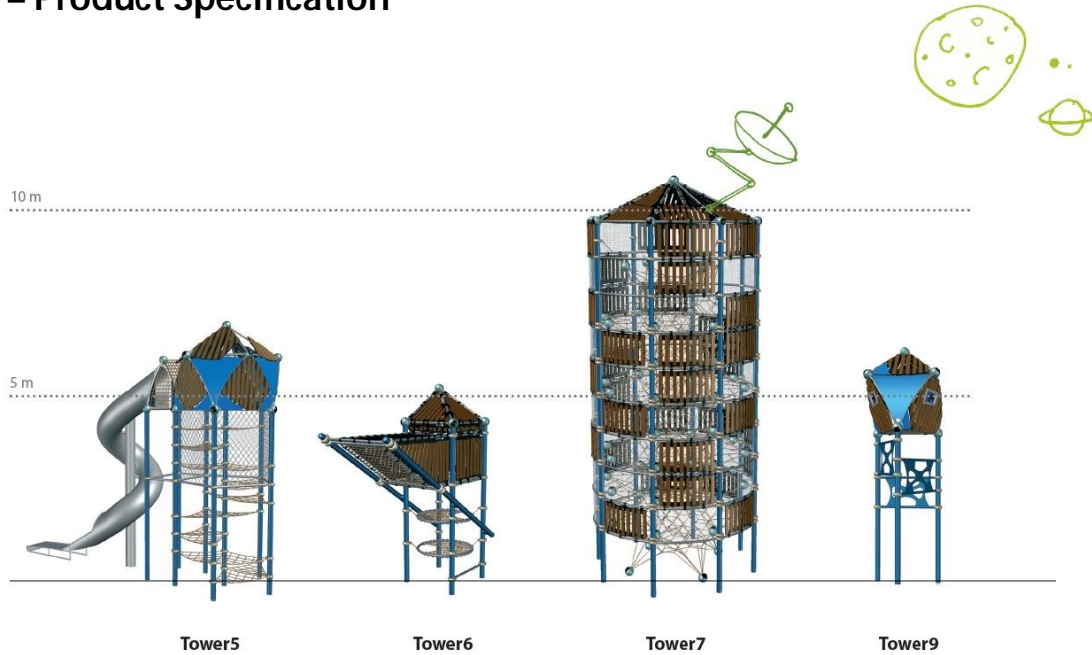

Tower1 – Product Specification

Illustration shows Combination of elements.

Tower1

The ascent into the net sphere is via several tilted rings of netting. The 7.5 meter high viewing tower offers ample space to relax in and, for role playing children, can become either a retreat, command center or bird's nest.

Tower1 – at a glance.

Product Family:	Greenville	Number of Foundations:	Upon request
Item Number:	90.295.001	Concrete Volume C20/C25:	Upon request
Children's Age:	5+	Number of skilled installers required:	Upon request
Fall Height (DIN EN 1176):	-	Installation Time without foundation:	Upon request
Length x Width x Height:	3.2 m x 2.9 m x 9.5 m (10'-6" x 9'-7" x 31'-2")	Dimensions of largest part:	Upon request

The protective Surfacing Area and Fall Height of our Towers & Triis depend on the chosen combination and execution and be like calculated on request you.

Berliner Seilfabrik
Play Equipment Corporation
96 Brookfield Oaks Drive, Suite 140
Greenville, SC 29607

T + 1 864 627 1092
F + 1 864 627 1178

www.berliner-playequipment.com
info@berliner-seilfabrik.com

Tower1 – Product Specification

Technical Data.

The following text can also be used for tenders.

Posts:

Steel posts Ø 133 mm (5 ¼"); wall thickness 5 - 11 mm (3/16" - 3/8") with a round cast aluminum post top; anti-corrosion treatment and color finish: sandblasting and solvent-free zinc-/ epoxy-/ polyester-process