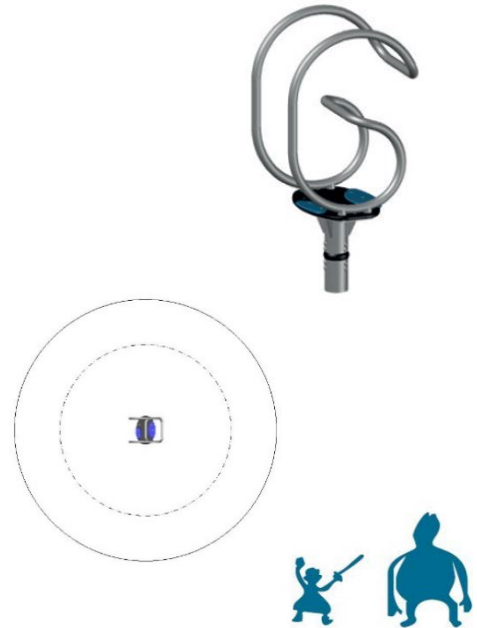

### Number.6

Our numbers are small, yet stylish rockers available in the shape of all the digits including a smart rocking mechanism that also withstands heavy rides.

Is your place kid-friendly? So why not have one or two or three sets at the front door to indicate your house number? The kids (and their parents) will appreciate it!!

### Number.6 – at a glance.

Product Family:	<b>Playpoints</b>	Number of Foundations:	1 pc.
Item Number:	<b>90.261.060</b>	Concrete Volume C20/C25:	0.5 m <sup>3</sup> (18 ft <sup>3</sup> )
Children's Age:	<b>3+</b>	Number of skilled installers required:	2
Fall Height (DIN EN 1176):	<b>1.05 m (3'-6")</b>	Installation Time without foundation:	2 hours
Length x Width x Height:	<b>0.6 m x 0.7 m x 1.5 m (2'-0" x 2'-4" x 5'-0")</b>	Dimensions of largest part:	0.6 m x 0.7 m x 1.5 m (2'-0" x 2'-4" x 5'-0")
Protective Surfacing Area (DIN EN 1176):	<b>3.2 m x 3.2 m</b>	Weight of the heaviest part:	80 kg (177 lbs)
Protective Surfacing Area (ASTM 1487):	<b>4.8 m x 4.8 m (15'-9" x 15'-9")</b>	Shipping Volume:	1.5 m <sup>3</sup> (53 ft <sup>3</sup> )
Minimum space required DIN EN 1176:	<b>7.8 m<sup>2</sup></b>	Shipping Weight:	90 kg (199 lbs)
Minimum space required ASTM 1487:	<b>18.1 m<sup>2</sup> (195 ft<sup>2</sup>)</b>	Spare part guarantee:	Lifelong
		Certificate according to DIN EN 1176:	No.: Z2 16 02 10256 238 TÜV Product Service

### Technical Data.

The following text can also be used for tenders.

Number made of stainless steel, HDPE panels, 19 mm (3/4") and a bearing