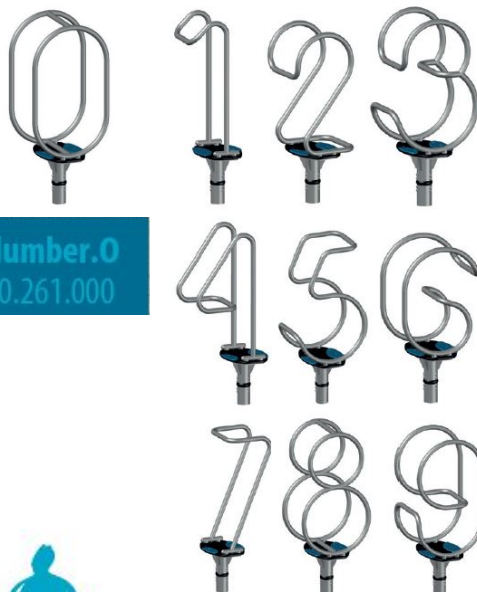

Number.4 – Product Specification

Number.4

Our numbers are small, yet stylish rockers available in the shape of all the digits including a smart rocking mechanism that also withstands heavy rides.

Is your place kid-friendly? So why not have one or two or three sets at the front door to indicate your house number? The kids (and their parents) will appreciate it!!

Number.4 – at a glance.

Product Family:	Playpoints	Number of Foundations:	1 pc.
Item Number:	90.261.040	Concrete Volume C20/C25:	0.5 m ³ (18 ft ³)
Children's Age:	3+	Number of skilled installers required:	2
Fall Height (DIN EN 1176):	0.84 m (3'-0")	Installation Time without foundation:	2 hours
Length x Width x Height:	0.6 m x 0.7 m x 1.5 m (2'-0" x 2'-4" x 5'-0")	Dimensions of largest part:	0.6 m x 0.7 m x 1.5 m (2'-0" x 2'-4" x 5'-0")
Protective Surfacing Area (DIN EN 1176):	3.2 m x 3.2 m	Weight of the heaviest part:	80 kg (177 lbs)
Protective Surfacing Area (ASTM 1487):	4.8 m x 4.8 m (15'-9" x 15'-9")	Shipping Volume:	1.5 m³ (53 ft³)
Minimum space required DIN EN 1176:	7.8 m²	Shipping Weight:	90 kg (199 lbs)
Minimum space required ASTM 1487:	18.1 m² (195 ft²)	Spare part guarantee:	Lifelong
		Certificate according to DIN EN 1176:	No.: Z2 16 02 10256 238 TÜV Product Service

Technical Data.

The following text can also be used for tenders.

Number made of stainless steel, HDPE panels, 19 mm (3/4") and a bearing

Number.1

90.261.010

Number.2

90.261.020

Number.3

90.261.030

Number.4

90.261.040

Number.5

90.261.050

Number.6

90.261.060

Number.7