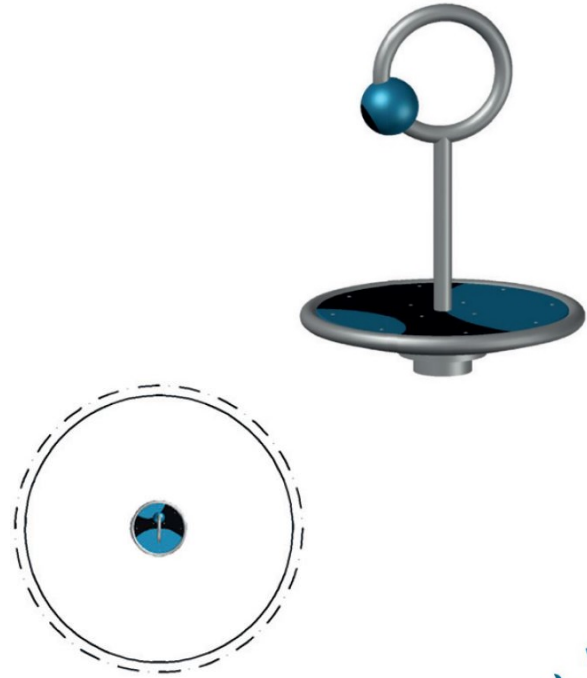

Fireball.2.1 – Product Specification

Fireball.2.1

Fireball is the best place in town for those who love to get dizzy occasionally. The rotation axis is inclined at 2°. Move your body to and around the axis and you will feel what gravity is. The Fireball is absolutely strong enough for two or more users, to take a spin.

Fireball.2.1 – at a glance.

Product Family:	Playpoints	Number of Foundations:	1 pc.
Item Number:	90.260.307	Concrete Volume C20/C25:	0.25 m³ (8.83 ft³)
Children's Age:	5+	Number of skilled installers required:	2
Fall Height (DIN EN 1176):	0.86 m (2'-10")	Installation Time without foundation:	2 hours
Length x Width x Height:	1.0 m x 1.0 m x 1.3 m (3'-4" x 3'-4" x 4'-4")	Dimensions of largest part:	1.0 m x 1.0 m x 1.6 m (3'-4" x 3'-4" x 5'-3")
Protective Surfacing Area (DIN EN 1176):	5.0 m x 5.0 m	Weight of the heaviest part:	110 kg (221 lbs)
Protective Surfacing Area (ASTM 1487):	4.7 m x 4.7 m (15'-5" x 15'-5")	Shipping Volume:	1.1 m³ (243 ft³)
Minimum space required DIN EN 1176:	19.5 m²	Shipping Weight:	125 kg (276 lbs)
Minimum space required ASTM 1487:	16.9 m² (182 ft²)	Spare part guarantee:	Lifelong
		Certificate according to DIN EN 1176:	No.: Z2 15 06 10256 233 TÜV Product Service

Technical Data.

The following text can also be used for tenders.

Turntable:

Stainless steel plate Ø 960 mm (3'-2"), covered with HDPE panels, the cheeks are welded with stainless steel handrails Ø 60,3 mm (2 3/8")

Tubes:

Stainless steel tubes, Ø 60.3 mm (2 3/8")

Stand:

Stainless steel Picolino swivel stand with fully encapsulated bearing

Nodes:

Frameworkx®-aluminum ball connectors; Ø 250 mm (9-13/16"); anti-corrosion treatment and color finish: sandblasting and solvent-free zinc-/ epoxy-/ polyester-process; securely closed with durable EPDM- caps